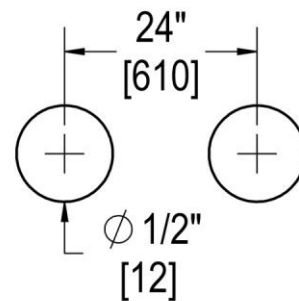

CODA

24" C/C TOWEL BAR X KNOB

Product Code: L.70.125

portals

MATERIALS

Solid & tubular brass components, stainless steel fasteners, and clear polyurethane washers

FUNCTION DETAILS & PRODUCT NOTES

- Product design coordinates with other shower & bathroom hardware in the Coda suite.
- Decorative rosettes provide additional design detail and cover any glass defects around the holes.
- Knobs are designed to be easily grasped and match the scale of heavy glass shower doors.

TEMPLATE & INSTALLATION NOTES

Item requires glass fabrication according to template above and should only be used with tempered safety glass.

Glass Thickness	1/4" [6 mm] to 1/2" [12 mm]
Hole Diameter	1/2" [12 mm]