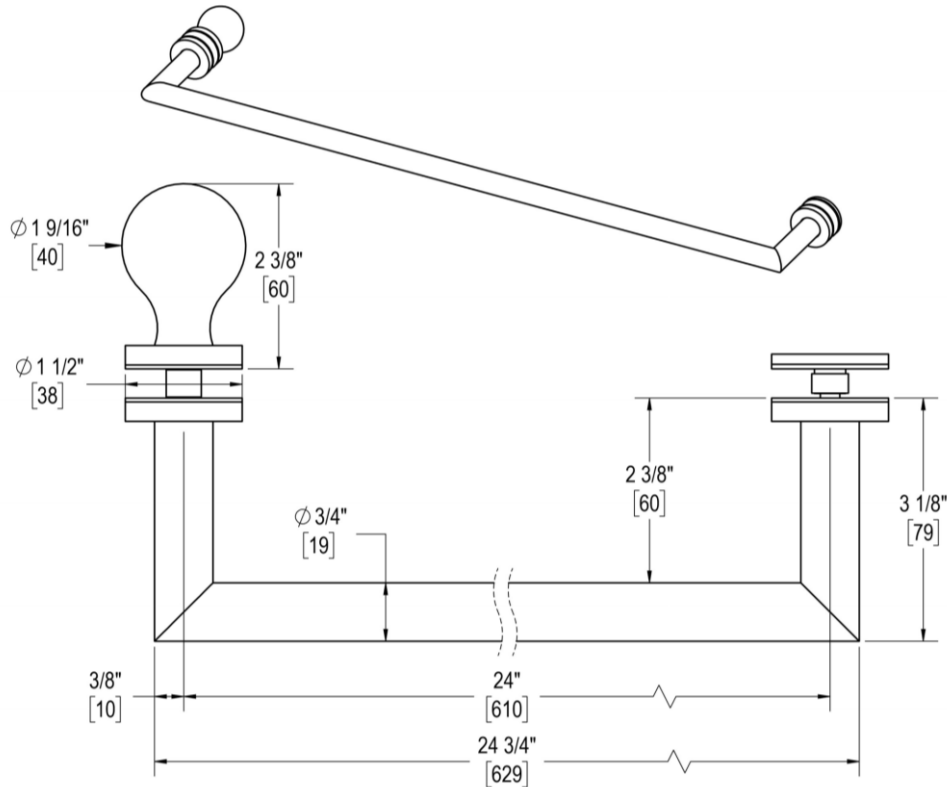

CODA

24" C/C TOWEL BAR X KNOB

Product Code: L.70.125

portals

MATERIALS

Solid & tubular brass components, stainless steel fasteners, and clear polyurethane washers

FUNCTION DETAILS & PRODUCT NOTES

- Product design coordinates with other shower & bathroom hardware in the Coda suite.
- Decorative rosettes provide additional design detail and cover any glass defects around the holes.
- Knobs are designed to be easily grasped and match the scale of heavy glass shower doors.

TEMPLATE & INSTALLATION NOTES

Item requires glass fabrication according to template above and should only be used with tempered safety glass.

Glass Thickness	1/4" [6 mm] to 1/2" [12 mm]
Hole Diameter	1/2" [12 mm]